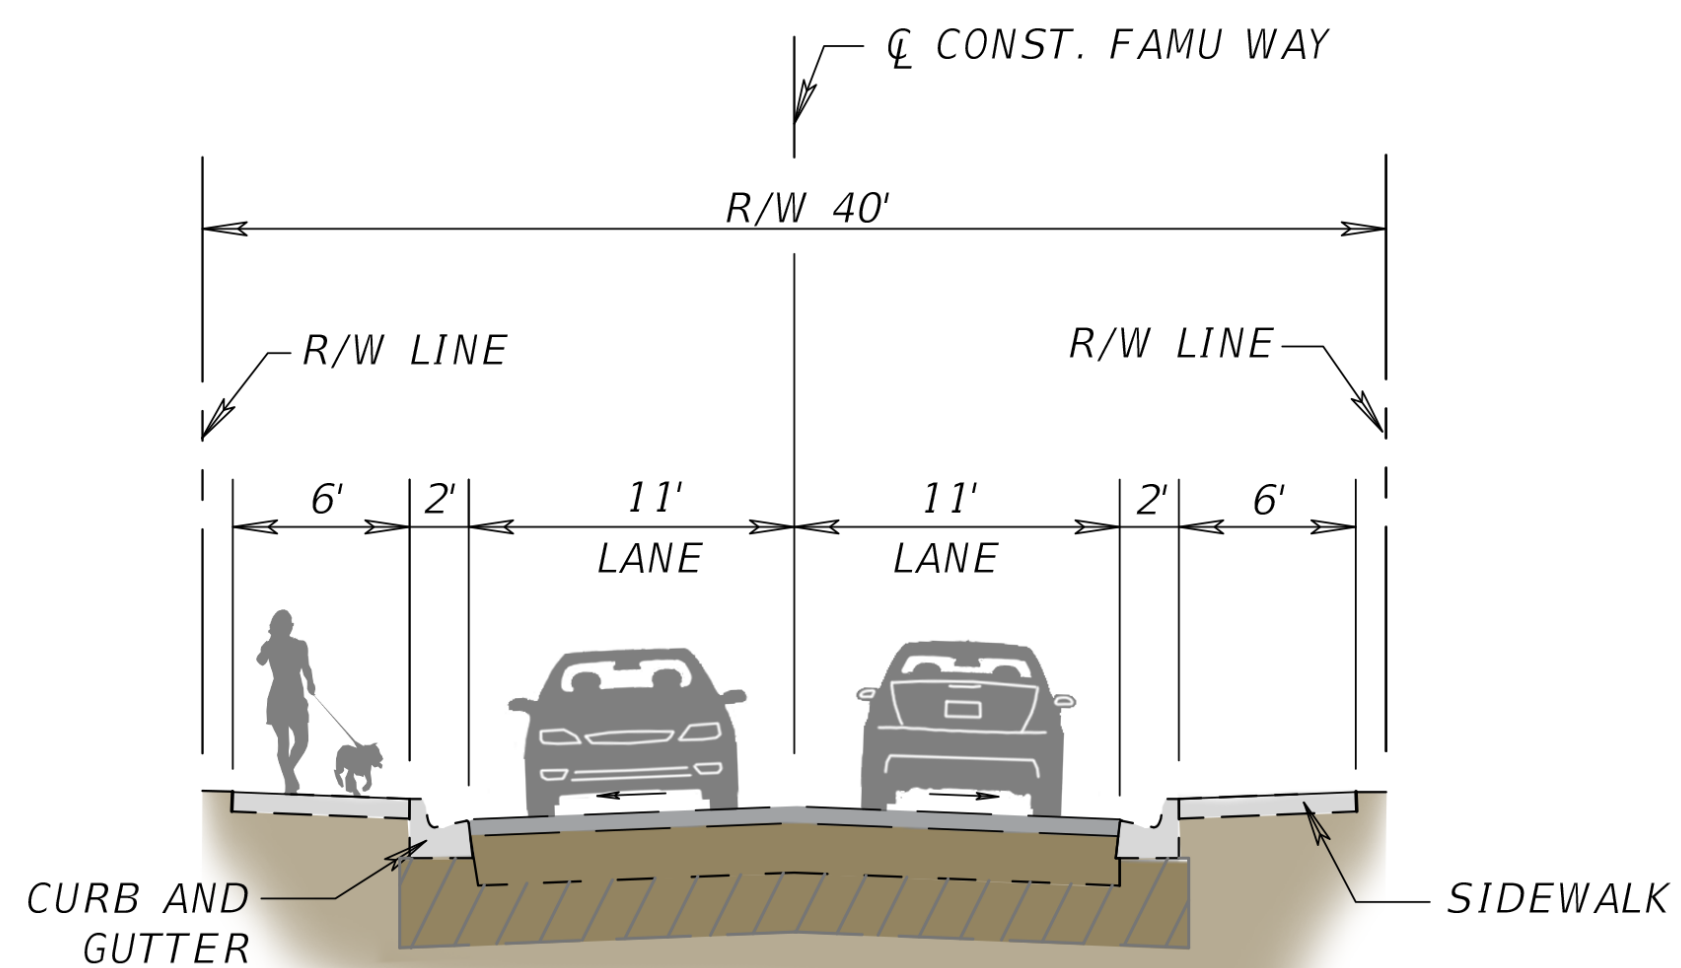

FAMU WAY PHASE IV – LOCATION MAP

halff

2255 KILLEARN CENTER BLVD.,
SUITE 200 TALLAHASSEE, FL 32309
www.HALFF.com 850.224.4400

SECTION A-A'

SECTION C-C'

SECTION B-B'

PROJECT LOCATION MAP

FAMU WAY PHASE IV