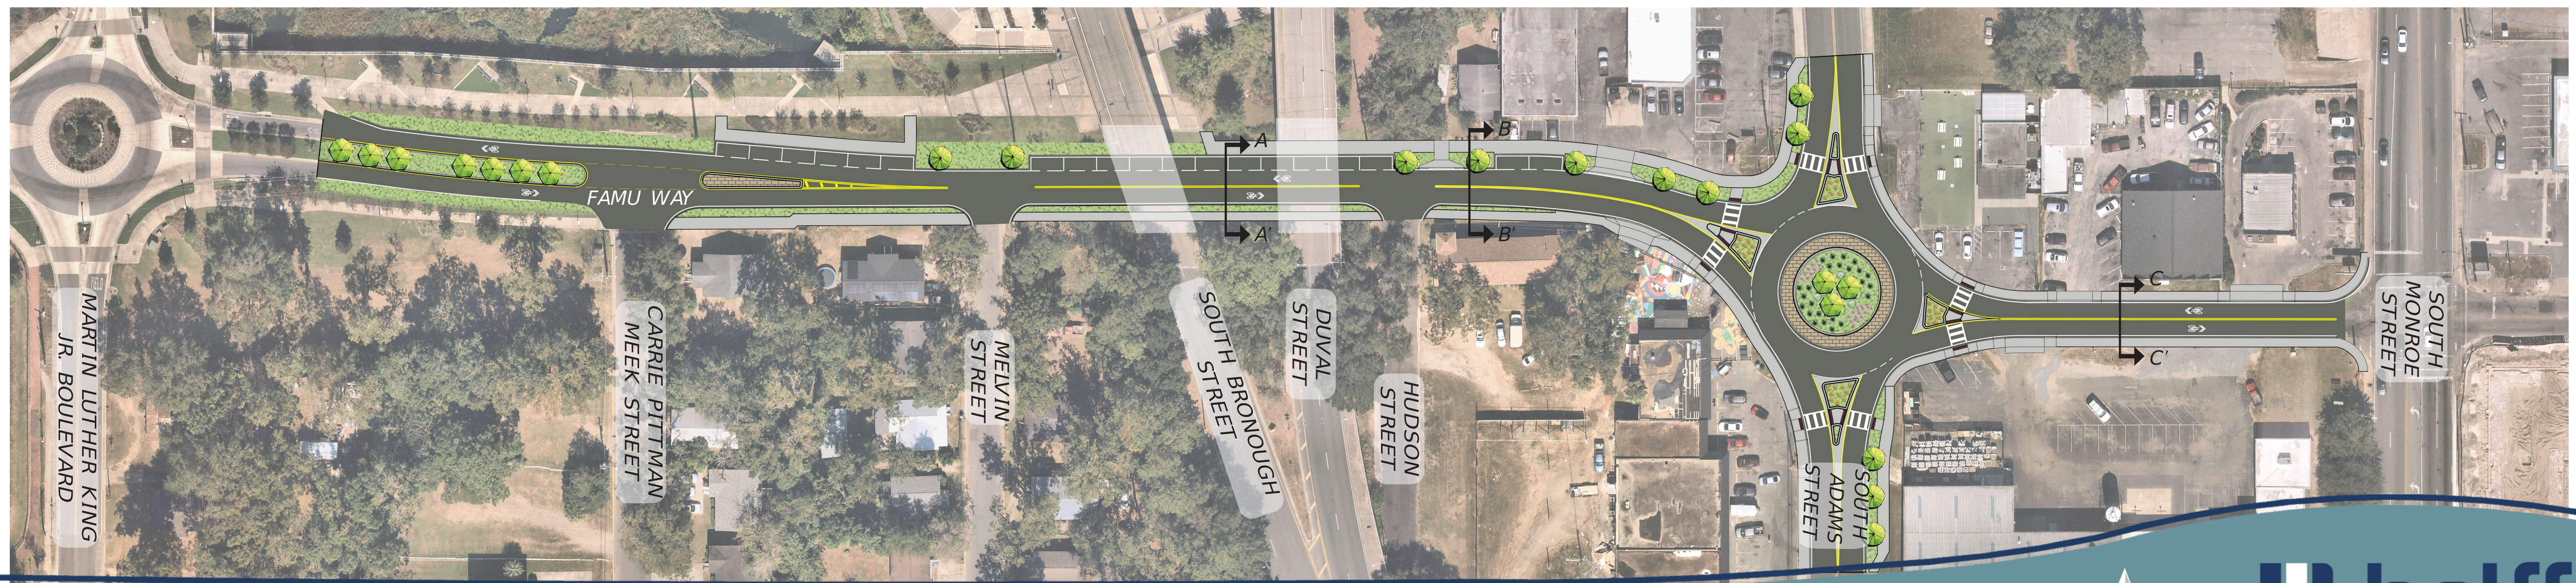

FAMU WAY PHASE IV – LOCATION MAP

halff

2255 KILLEARN CENTER BLVD.,
SUITE 200 TALLAHASSEE, FL 32309
www.HALFF.com 850.224.4400

SECTION A-A'

SECTION C-C'

SECTION B-B'

PROJECT LOCATION MAP

FAMU WAY PHASE IV

2255 KILLEARN CENTER BLVD.,
SUITE 200 TALLAHASSEE, FL 32309
www.HALFF.com 850.224.4400

FAMU WAY PHASE IV - SECTION A - A'

2255 KILLEARN CENTER BLVD.,
 SUITE 200 TALLAHASSEE, FL 32309
 www.HALFF.com 850.224.4400

ANITA FAVORS PLAZA

LUCKY GOAT COFFEE

C & L PRINTING AND BINDERY

CENTERPOINT CHURCH

ORION MOTORSPORTS

SHELL OYSTER BAR

SOUTH STATION

SUBWAY

MANER GARAGE

TRUE FELLOWSHIP HOLINESS CHURCH

RAILROAD CROSSINGS

PROOF BREWING COMPANY

FAMU WAY

SOUTH ADAMS STREET

SOUTH MONROE STREET

MARTIN LUTHER KING JR. BOULEVARD