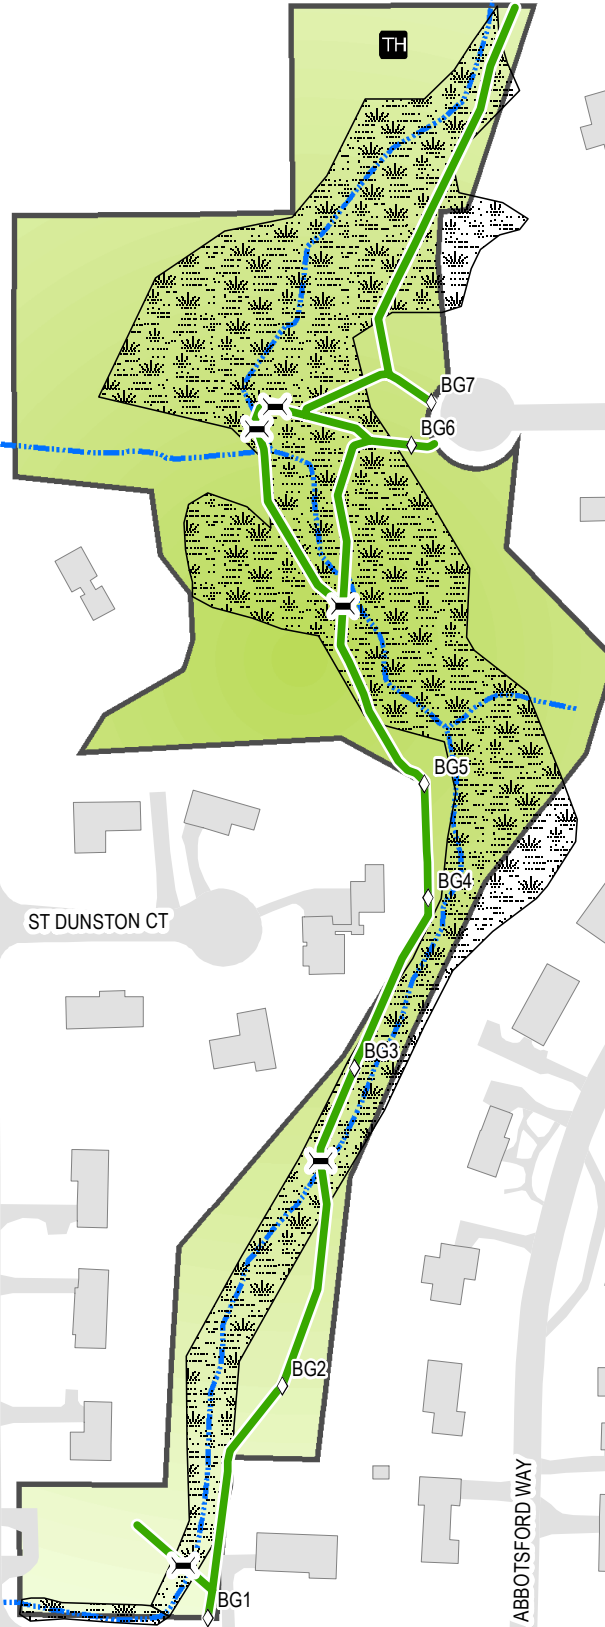

North Florida
Christian School

HENDERSON RD

MIDDLEBROOKS CIR

Brinkley Glen Park

410 Waverly Rd Tallahassee, FL 32312

Legend

 Bridge

 Buildings

 City Park

 Lakes

 Stream

 Wetland

 Shared-Use Trail
.5 miles one way

Use trail marker numbers to report problems or to make suggestions. Take note of the nearest number and call (850) 509-5746 or (850) 891-3866.

Shared Use
Trail Marker

Download the free TallyParks smart phone app to search for other parks, trails & park amenities, such as playgrounds, from the Google Play Store or the Apple App Store.

200

TALGOV.COM/PARKS | f |  |  | **891-FUNNY**